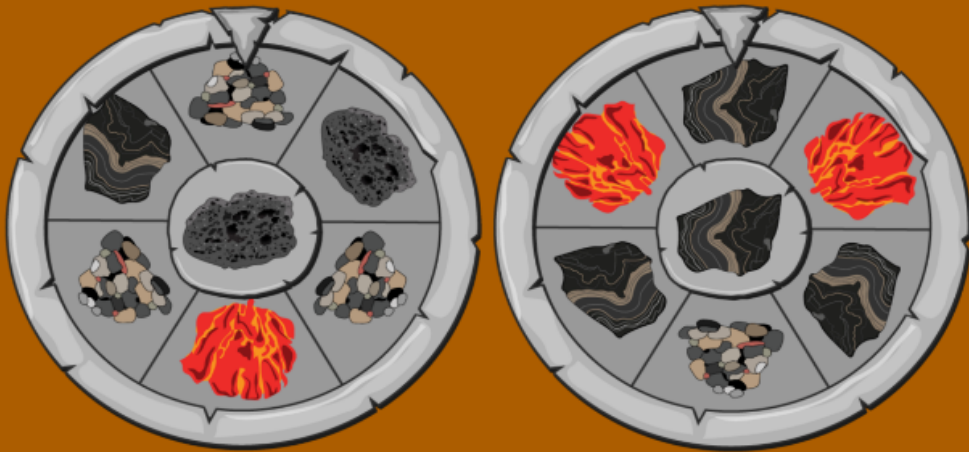

Click settings on the game page to switch to press mode if you get tired of shaking!

Next

X

Journey of A Rock

Play by shaking your device left and right to spin the wheel and journey from one position to the next.

Click settings on the game page to switch to press mode if you get tired of shaking!

Next

X

Journey of A Rock

You'll notice that each rock type has a different spinning wheel.

That's because rock type outcome depends on the rock type origin! Some outcomes are more likely than others!

Next

X

Journey of A Rock

What do all of the icons represent?

Igneous Rock

Sediments

Sedimentary Rock

Metamorphic Rock